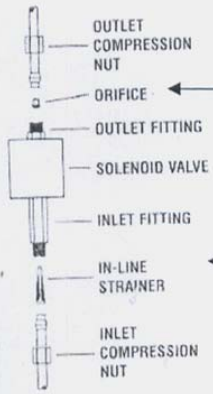

Orifice - \$1.00 (See Chart below)

Solenoid Kit Model #4040 - \$50.00 (Fits any Model)

In-Line Strainer #4004 - \$3.50 (Fits any Model)

**Orifice Chart**

- Model 110 or 220 order White Orifice
- Model 350, 360, 440, 560, 760, 600 order Blue Orifice
- Model 550 Order Yellow Orifice
- Model 112, 224, 330 order Red Orifice
- Model 350, 360 order Brown Orifice